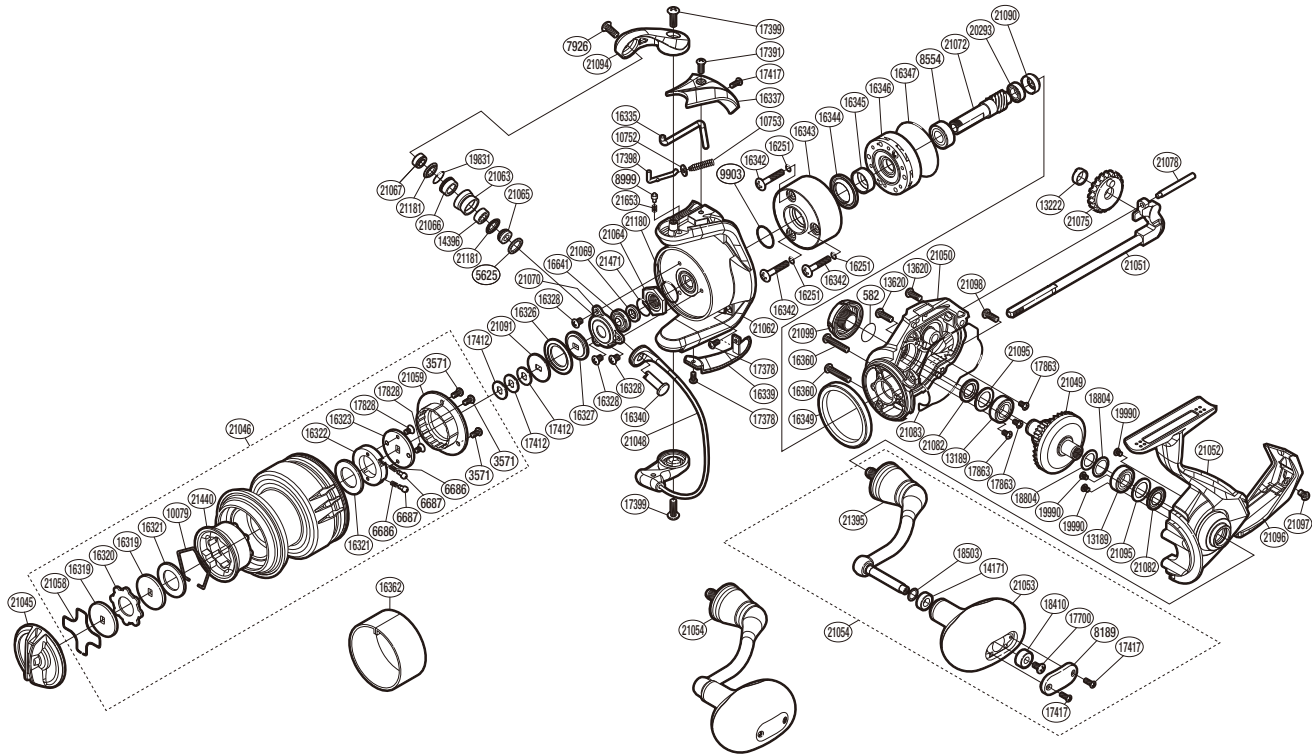

SHIMANO

SARAGOSA

SRG5000SWAXG

(51SF30K053X)

Please note that the number of adjusting washers may not be the same as shown in the exploded views.
(Adjustment will vary with each individual product.)

Part No.	Description	Part No.	Description	Part No.	Description
RD 0582	O Ring	RD16345	Rotor Ring	RD21062	Rotor
RD 3571	Screw	RD16346	Roller Clutch Assembly	RD21063	Line Roller
RD 5625	Line Roller Spacer	RD16347	Roller Clutch Cover Seal	RD21064	Rotor Nut
RD 6686	Click Spring	RD16349	Friction Ring	RD21065	Line Roller Support Collar
RD 6687	Click Pin	RD16360	Screw	RD21066	Line Roller Bushing
RD 8189	Handle Knob I.D. Plate	RD16641	Bearing Water Proof	RD21067	Line Roller Washer
RD 8999	Click Pin	RD17378	Screw	RD21069	Main Shaft Spacer
RD 9903	O Ring	RD17391	Screw	RD21070	Nut Lock Plate
RD10079	Drag Washer Retainer	RD17398	Bail Spring Guide A	RD21072	Pinion Gear
RD10752	Bail Spring Guide A Support	RD17399	Screw	RD21075	Oscillating Gear
RD10753	Bail Spring	RD17412	Spool Washer	RD21078	Oscillating Guide
RD13189	Ball Bearing	RD17417	Screw	RD21082	Bearing Water Proof
RD13222	Oscillating Gear Bushing	RD17700	Screw	RD21083	Body Seal
RD13620	Screw	RD17828	Screw	RD21090	Bushing
RD14171	Handle Knob Bushing B	RD17863	Screw	RD21094	Bail Arm
RD14396	Ball Bearing	RD18410	Handle Knob Bushing A	RD21095	Washer
RD16251	O Ring	RD19745	Washer	RD21096	Rear Protector
RD16319	Key Washer	RD19754	Washer	RD21097	Screw
RD16320	Eared Washer	RD19831	O Ring	RD21098	Screw
RD16321	Drag Washer	RD19990	Screw	RD21099	Handle Screw Cap
RD16322	Drag Click Holder	RD20293	Ball Bearing	RD21179	Spool Support B
RD16323	Drag Click Holder Cover	RD21045	Drag Knob	RD21180	O Ring
RD16326	Spool Support Seal	RD21046	Spool Assembly	RD21181	Line Roller Seal
RD16327	Spool Support	RD21048	Bail Assembly	RD21224	Ball Bearing
RD16328	Screw	RD21049	Drive Gear	RD21225	Screw
RD16335	Bail Trip Lever	RD21050	Body Assembly	RD21395	Handle Shank Assembly
RD16337	Bail Spring Cover	RD21051	Main Shaft Assembly	RD21440	Spool Bushing
RD16339	Bail Hold Support Guard	RD21052	Side Cover	RD21471	O Ring
RD16340	Line Roller Support	RD21053	Handle Knob Assembly	RD21653	Click Spring
RD16342	Screw	RD21054	Handle Assembly		
RD16343	Roller Clutch Cover	RD21058	Drag Washer Retainer		
RD16344	Roller Clutch Water Proof	RD21059	Drag Cover	RD16362	Line Band (Accessory)